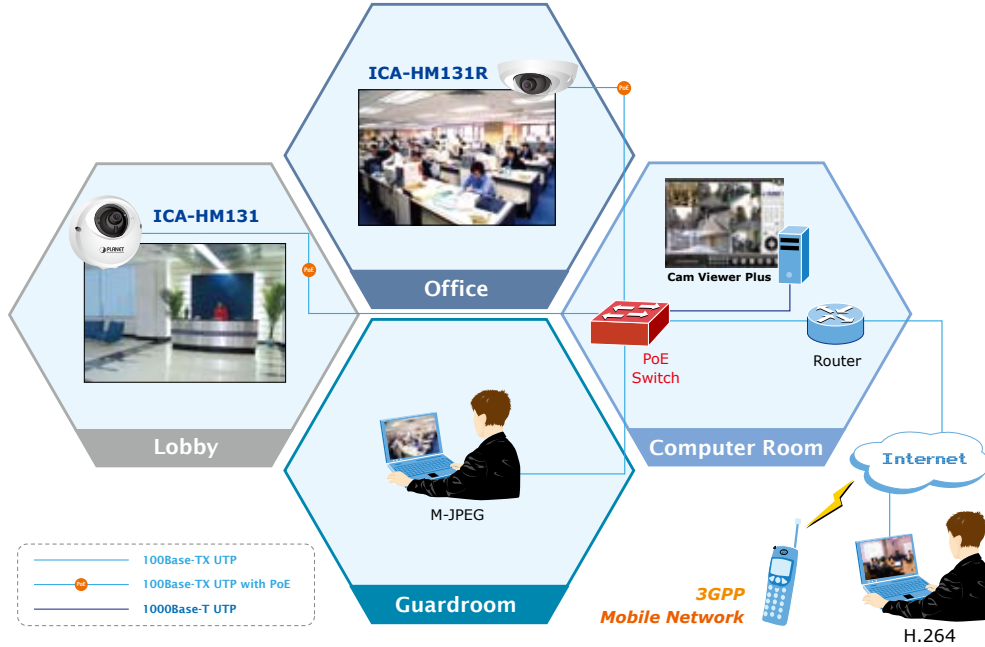

The ICA-HM131 features Multi-Profile to provide video stream simultaneously. It can deliver clear images with dual H.264 / M-JPEG stream video up to 1080P (1920 x 1080 pixels) @15fps. The IP Camera uses progressive scan to perform full resolution images of the moving objects without distortion, which is perfect for critical areas surveillance such as the entrances or exits of the building where are needed to be monitored in greater details.

The ICA-HM131 can be managed by PLANET Cam Viewer 3, the professional central management software for multi-camera video surveillance application, to provide monitoring, recording and event management functions. The Cam Viewer 3 enables you to setup a comprehensive and effective surveillance system quickly and easily. With the ICA-HM131 managed by the Cam Viewer 3, it provides an enhanced professional security environment to protect your property and life.

VIDEO & AUDIO

- 3GPP for 3G mobile remote applications
- Built-in Microphone for One-Way audio
- Supports Micro SD card storage

MANAGEMENT

- Easy configuration and management via Windows-Based utility or web interface
- Cam Viewer 3 - Central management software supported
- DDNS, PPPoE and FTP uploading supports more alternatives in surveillance network

FEATURE

- Motion Detection feature can monitor any suspicious movement in specific area
- Supports Wide Dynamic Range (WDR) / 3D Noise Reduction (3DNR)
- PLANET DDNS supported

APPLICATIONS

PLANET ICA-HM131R provides various surveillance applications to deliver users crisp and clear images that is perfect for identification of objects and people.