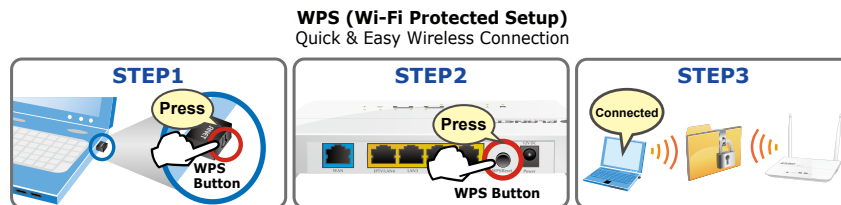

Advanced Wireless Security and Easy Wireless Connection

To secure the wireless transmission, the WNL-U556M provides advanced security features including 64/128-bit WEP, WPA / WPA2 and WPA-PSK / WPA2-PSK with TKIP/AES encryption. Moreover, in order to simplify the security configurations, the WNL-U556M offers **WPS** (Wi-Fi Protected Setup) function for users connecting to wireless access quickly. It especially has a WPS button even more convenient than general wireless USB adapters which only provide WPS via software. Users can easily connect to the existing wireless network by pushing the WPS button.