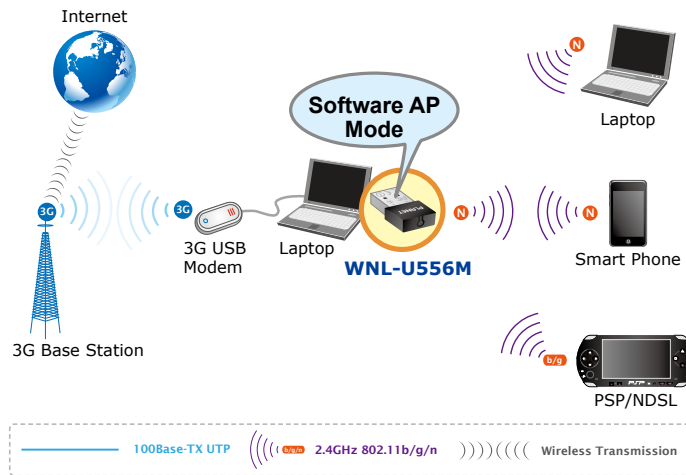

**Advanced Wireless Security and Easy Wireless Connection**

To secure the wireless transmission, the WNL-U556M provides advanced security features including 64/128-bit WEP, WPA / WPA2 and WPA-PSK / WPA2-PSK with TKIP/AES encryption. Moreover, in order to simplify the security configurations, the WNL-U556M offers **WPS** (Wi-Fi Protected Setup) function for users connecting to wireless access quickly. It especially has a WPS button even more convenient than general wireless USB adapters which only provide WPS via software. Users can easily connect to the existing wireless network by pushing the WPS button.

*Wireless Connection Sharing via Software Access Point Function*

Ever experience that there is only wired Internet access available in the hotel room so you could not have your PDA, Smart Phone or iPad wirelessly accessed to Internet? More than just being an adapter for PC and laptop connecting to high speed wireless network, the WNL-U556M can also become a wireless access point. With the USB Wireless LAN Utility included in the package, users can switch the WNL-U556M operation between Station mode and Access Point mode. When the WNL-U556M is in the Access Point mode, it enables the connected Wi-Fi devices such as iPhone / Android / Symbian / Windows smart mobile phone, iPod Touch / iPad and NDS / PSP to turn to a Wi-Fi Hotspot and share wireless access conveniently.