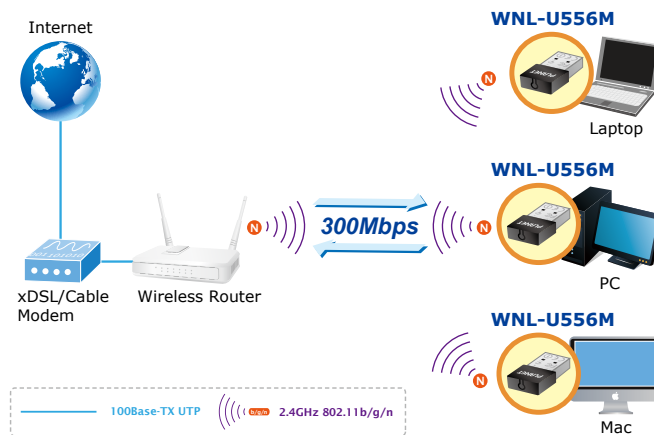

Applications

User-friendly and Secure Connection

By connecting the WNL-U556M to your PC or laptop, you can easily share a secure wireless network with high-speed Internet access, file transmission and media stream in your home or office. Moreover, the WNL-U556M enhances the safety connection by multiple advanced security features.