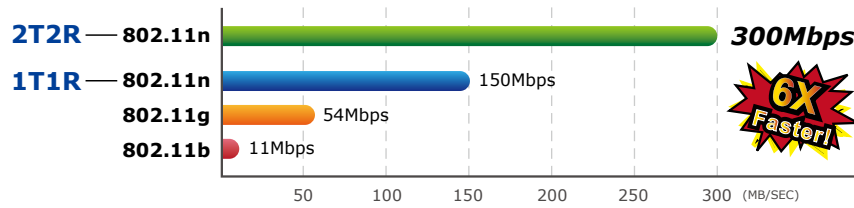

Superior 3D Antenna Design

The WNL-U556M sustains powerful wireless transmission capability regardless of its micro size design. Its internal 2dbi PIFA antenna is designed in 3D structure for satisfying the compact antenna area in the micro-size dimension, which provides stronger and more stable signal than Printed or Chip antennas widely applied in generic adapters. Therefore, users may experience superior wireless transmission and wireless coverage offered by the WNL-U556M which takes even smaller space.

Advanced Wireless Security and Easy Wireless Connection

To secure the wireless transmission, the WNL-U556M provides advanced security features including 64/128-bit WEP, WPA / WPA2 and WPA-PSK / WPA2-PSK with TKIP/AES encryption. Moreover, in order to simplify the security configurations, the WNL-U556M offers **WPS** (Wi-Fi Protected Setup) function for users connecting to wireless access quickly. It especially has a WPS button even more convenient than general wireless USB adapters which only provide WPS via software. Users can easily connect to the existing wireless network by pushing the WPS button.

Multiple OS Compliances

The WNL-U556M supports the most popular operating systems including Windows 2000, XP, Vista, Windows 7, Linux, MAC OS X and even the latest Windows 8. With high speed capability of the WNL-U556M, users can enjoy higher wireless transmission speed anywhere, anytime.