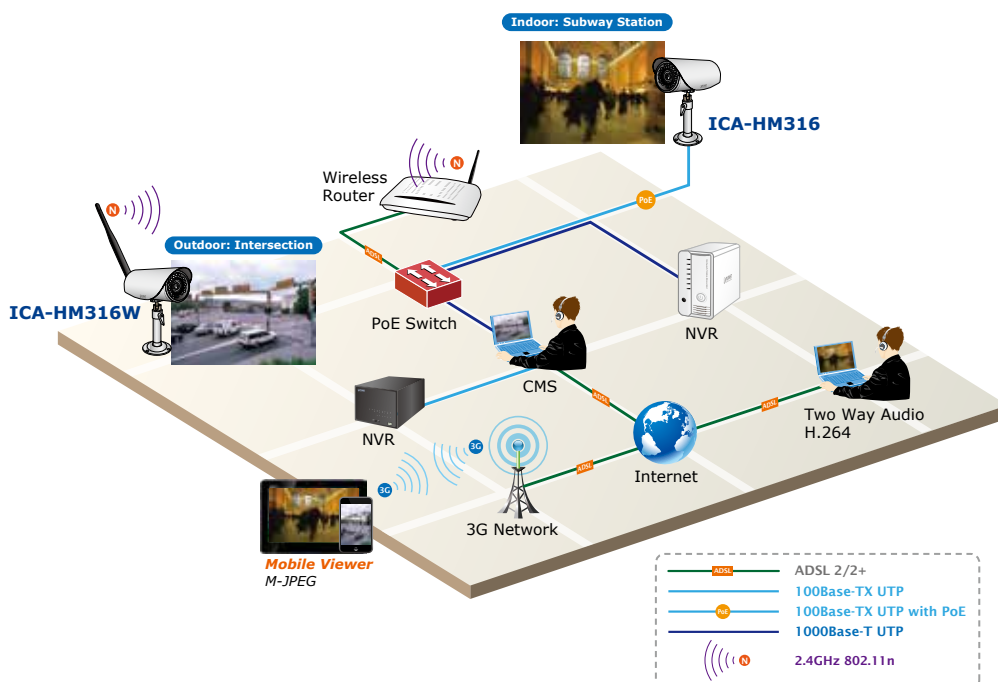

## Easy Installation & Management

- ONVIF compliant for interoperability
- Built-in 35 IR Illuminators, effective up to 25 meters
- IP66 outdoor classifications for stable operation under rigorous environment
- Built-in Samba client for NAS
- 3GPP for 3G mobile remote applications
- Digital Input/Output for integration with sensors and alarms
- Cam Viewer 3 Central management software supported

**Advanced Event Management**

To enhance surveillance flexibility and event management capabilities, the ICA-HM316W supports a number of advanced features including Auto-Iris to avoid over exposure, AV out to perform the two-way audio function and inputs/outputs to connect with external devices such as door sensors and relays to activate light or close doors.

**Digital Input /Output**

**For External Sensor in and Alarm out**

*Flexible installation and Power functionality*

The ICA-HM316W is ONVIF compliant and therefore interoperable with other manufacturer's products. It also includes 64-CH central management software for ease of maintenance and remote monitoring. The ICA-HM316W is indisputably the top choice for reliable and high performance outdoor surveillance. The IP66-rated housing protects the ICA-HM316W against rain and dust and ensures stable operation under extreme weather conditions. The ICA-HM316W is an ideal solution for both indoor and outdoor surveillance applications such as buildings, hospital, bank, hotel lobby, garages, hallway, stores and offices.

## Application

PLANET ICA-HM316W is providing various surveillance applications via wireless technology. It captures clear images and is perfect for identifying objects and persons.