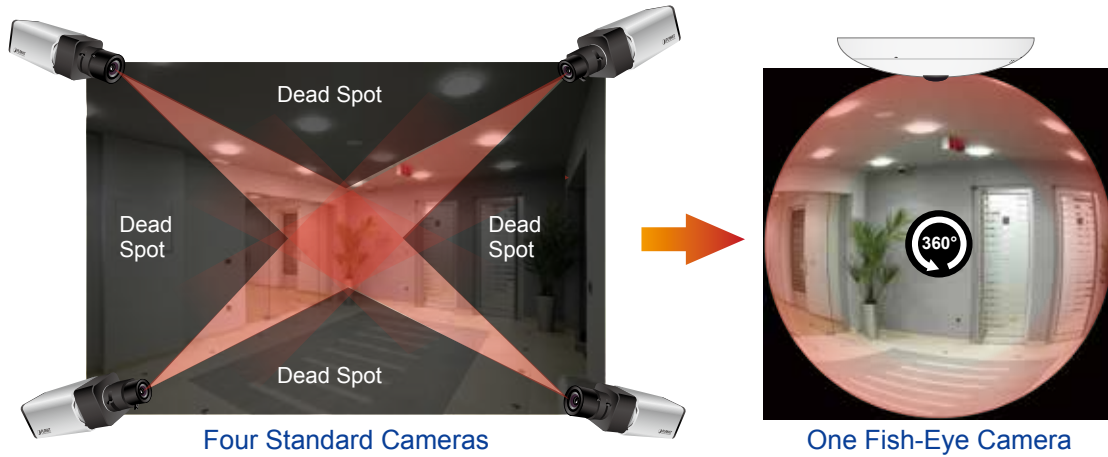

## Compact Wireless Panoramic Camera for Wide View Surveillance

PLANET ICA-W8500 5 mega-pixel Wireless Fish-Eye IP Camera supports H.264, MPEG-4, and JPEG compression formats and delivers excellent picture quality in up to 1920 x 1920 pixels at 15 frames per second (fps). Incorporating the professional 5 MP-resolution sensor, the ICA-W8500 provides high quality images and panorama function with quad view to enable images of monitoring and recording from four different angles to be displayed simultaneously. It offers 180° panoramic view by wall mount installation and 360° surround view in deployment of ceiling mount. Therefore, users do not need to install multiple IP cameras and hence save tremendous installation and maintenance costs. Moreover, the unique design makes it the ideal solution to surveillance applications in boutiques, stores, restaurants, indoor public areas, etc.

## Easy Installation & Management

- Advanced e-PTZ, including preset point
- 10 motion detection areas / E-mail and FTP alert
- Micro SD card local video recording supported
- Digital Input/Output for integration with sensors and alarms
- Cam Viewer 3 Central Management Software supported

*Full Surveillance with 360° Surround View*

Furthermore, the ICA-W8500 is a fish-eye camera that allows you to monitor all angles of a location using just one camera and thus saves lots of the traditional mechanical Pan/Tilt maintenance cost. The distorted hemispherical image of the fish-eye camera will be converted into the conventional rectilinear projection. Without installing any software, you can watch live view and utilize functions such as motion detection and camera tampering through the Web interface using a web browser. Distortion correction feature of the ICA-W8500 can fix the camera video so you can use e-PTZ to zoom in, zoom out, and pan across your camera's video to survey a large area easily.