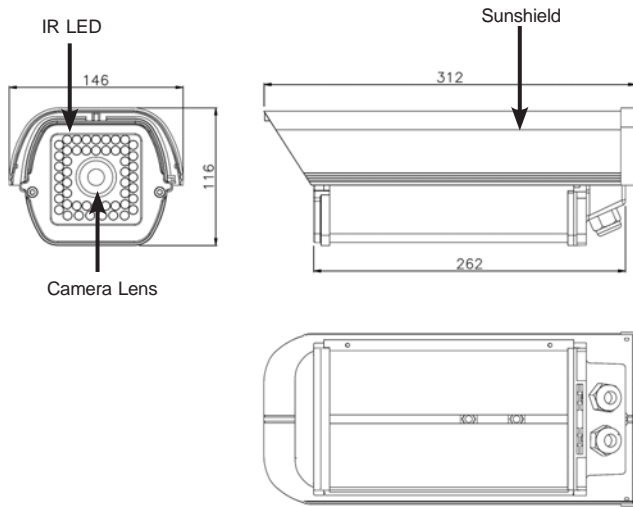

## 50-meter Infra-red Outdoor Camera – CAM-IR560V

Video Output      Power Input

Connector	Description
Power Input	Connect to a 12V DC power adapter.
Video Output	BNC connector for analog video output.

- 1 -

### Packet Contents

- CAM-IR560V x 1
- Quick installation guide x1
- Screw packet x 1

### Installation

1. Please attach the CAM-IR560V to the bracket with screws.
2. After the installation has been finished, please place the camera to a suitable location.
3. Adjust the camera to the correct direction.
4. Connect video output connector to your DVR.
5. Connect a 12V DC power adapter to the Power Input connector.