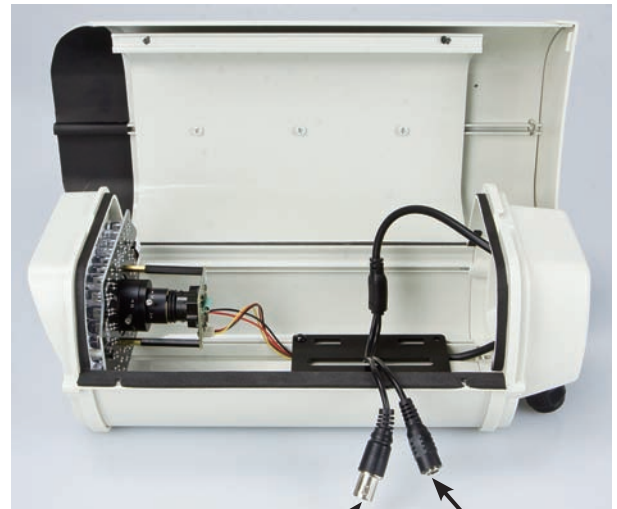

## 50-meter Infra-red Outdoor Camera – CAM-IR560V

Video Output      Power Input

Connector	Description
Power Input	Connect to a 12V DC power adapter.
Video Output	BNC connector for analog video output.

- 1 -

### Packet Contents

- CAM-IR560V x 1
- Quick installation guide x1
- Screw packet x 1

### Installation

1. Please attach the CAM-IR560V to the bracket with screws.
2. After the installation has been finished, please place the camera to a suitable location.
3. Adjust the camera to the correct direction.
4. Connect video output connector to your DVR.
5. Connect a 12V DC power adapter to the Power Input connector.

### Specifications

Product	
Model	CAM-IR560V
Camera	
Sensor	1/3" Sony 960H Super HAD II High Resolution CCD
Effective Picture Elements	NTSC: 976 x 494, PAL: 976 x 582
Lens	2.8~12 mm @ F1.4 vari-focal manual iris lens
Minimum Illumination	0 Lux with built-in IR-LED
View Angle	H: 33 degrees, V: 25 degrees
LED	
IR LED	48 Units of 850nm High Power IR LED
IR Project Distance	50 meters
Video & Audio	
Horizontal Resolution	700 TV lines
S/N Ratio	More than 60 dB
White Balance	Automatically (1800K ~ 10500K)