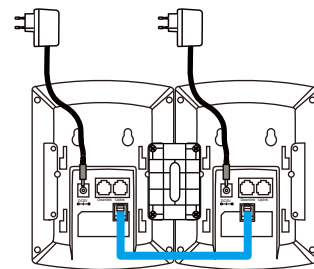

### Step 1. Mounting Bracket

Fasten 4 screws to daisy-chain with the VIP-6040PT. (Supports up to 6 expansions [VIP-EXT-40], with 240 multi-functional keys)

- 2 -

### Step 2. Connecting RJ-45 Cable

Connect the VIP-EXT-40 main port to the VIP-6040PT PC port.

- 3 -

### Step 3. Extending Module

Fasten 4 screws to daisy-chain each other and connect ext. port with the next module's main port via RJ-45 cable.

To fix the VIP-EXT-40 and the VIP-6040PT or fix two VIP-EXT-40s, please follow the picture below.