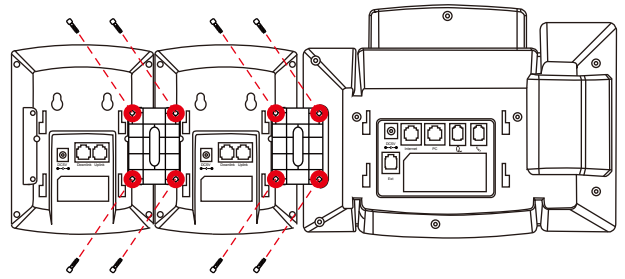

### Step 1. Mounting Bracket

Fasten 4 screws to daisy-chain with the VIP-6040PT. (Supports up to 6 expansions [VIP-EXT-40], with 240 multi-functional keys)

- 2 -