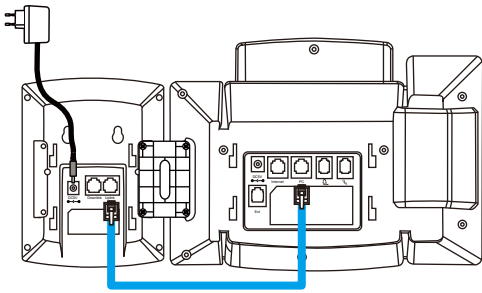

Step 2. Connecting RJ-45 Cable

Connect the VIP-EXT-40 main port to the VIP-6040PT PC port.