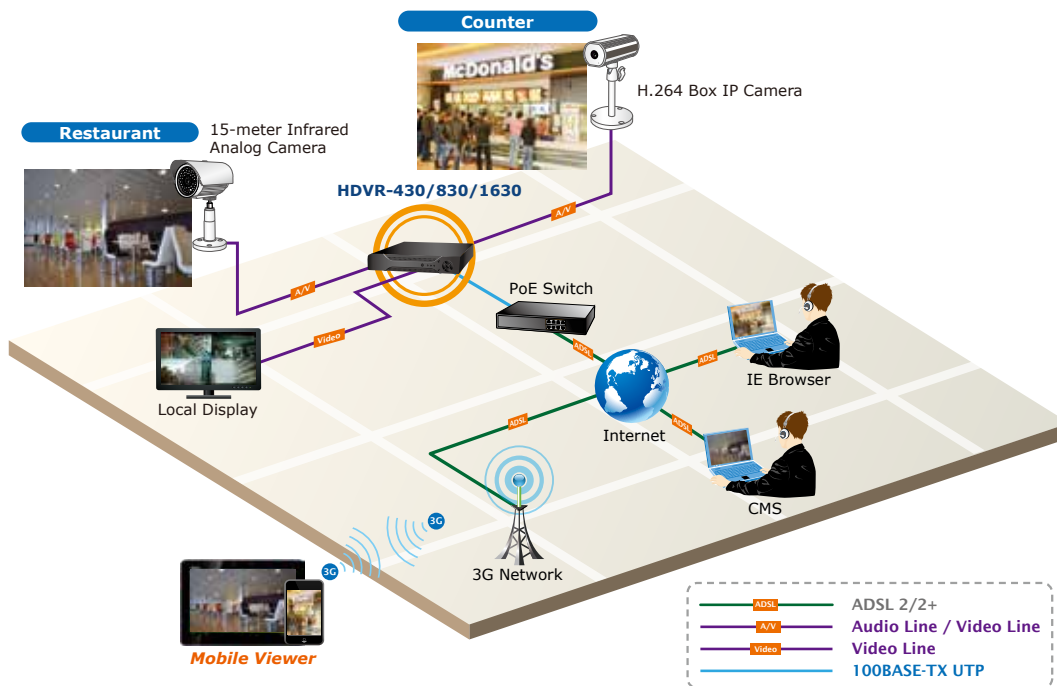

Applications

Advanced Event Management

The HDVR-830 is equipped with a smart alarm-triggering mechanism and supports various alerts and abnormal events. When it comes to a critical event, having a smart and responsive event management in place is essential for video surveillance system. This feature greatly strengthens the security and management efficiency of PLANET HDVR systems.

Perfect for Indoor Surveillance Applications

PLANET HDVR systems can be controlled and monitored both in the local LAN and the remote site via Internet. Users can also login from their mobile phones to check the monitoring screen anywhere, anytime. It is especially perfect for indoor surveillance in such places as retail stores, communities, restaurants, etc.

Specifications

Product	HDVR-830
Hardware	
Ethernet	1 x RJ45, 10/100BASE-TX
BNC Interface	8
USB Interface	2 x USB 2.0 for backup device and mouse
Video Interface	VGA / HDMI video interface
Audio Interface	4 x audio-in, 1 x audio-out
Storage Device	1 x 3.5" SATA hard disk connector (max. 4TB)
LED	Power, Record, Alarm
Button	Menu, ESC, Direction & Enter
Camera	
Max. Channels	8-channel cameras
Add camera	Manual / Smart Camera Search
Video	
Video System	PAL (625line, 50f/s); NTSC (525line, 60f/s)
Compression	H.264
Resolution	IP camera: 1080P Analog camera: D1 / HD1 / CIF
Encode Capacity	8-ch HD1 / D1 real-time
Decode Capacity	8-ch HD1 / 1-ch D1 real-time
Hybrid mode	Analog cameras: 8-ch 960H / 8-ch D1 / 8-ch HD1 Analog cameras & IP Cameras: 2-ch D1 & (1-ch 1080P + 1-ch 720P) IP Cameras: 8-ch 1080P / 8-ch 720P / 4-ch 1080P / 4-ch 720P / 1-ch 1080P
Motion Detection	Zones: 192 (16 x 12) detection zones Sensitivity: multi-level sensitivity (only local channels)
Audio	
Audio Type	2-way
Audio format	G.711A