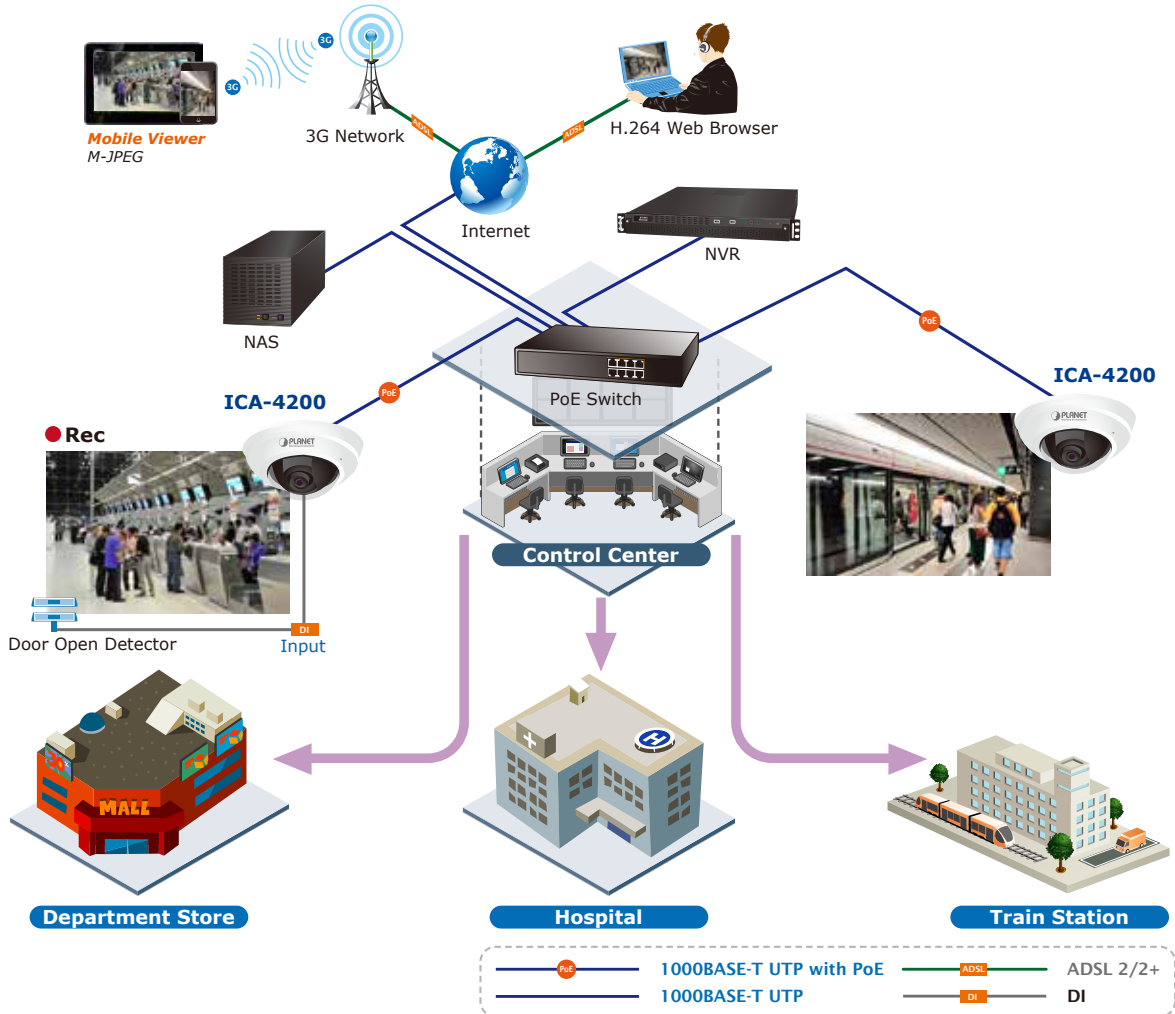

Applications

PLANET ICA-4200 can perform in various surveillance applications. With high-resolution design, it can capture clear images and is perfect for identifying objects and persons. Moreover, the ICA-4200 supports 802.3af PoE interface, and facilitates the indoor surveillance applications without worrying the electric source.

Its Save-to-NAS and Save-to-SD card makes you easy to save your data. Besides, NVR and Web UI management make you easy to do the configuration and live viewing. Moreover, viewing your baby on your smart phone would give you a peace of mind.

With so many features offered, the ICA-4200 no doubt is your best choice for indoor surveillance solution.